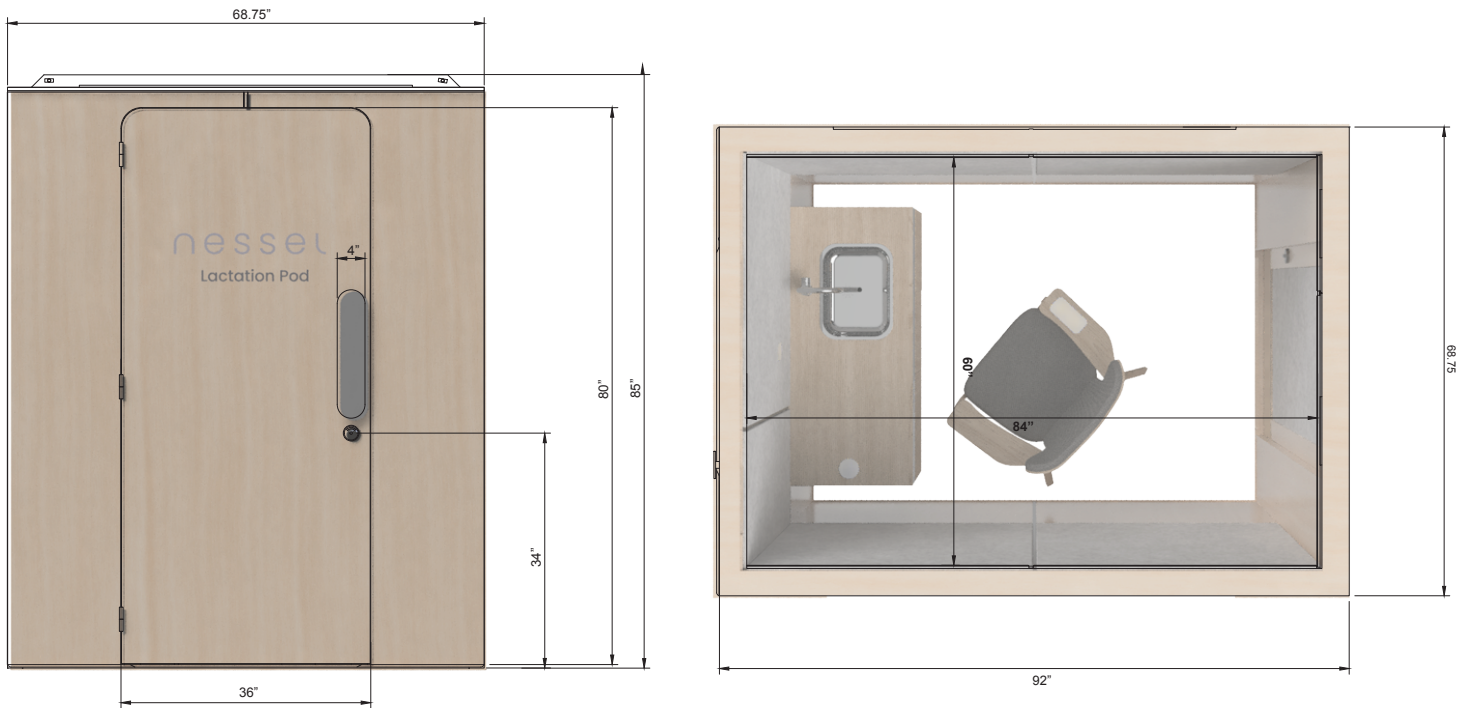

nessel

nessel.com

(203) 529-7454

hello@nessel.com

Nessel Vessel Standard | Specifications

PRODUCT DETAILS

Interior Dimensions

60"W x 84"D x 80"H

Exterior Dimensions

68.75"W x 92"D x 85"H

Lighting

1/2" shatter-proof plexiglass skylight
Integrated LED lighting with
dimmer switch

UL-listed power & data unit

Occupancy sensor controlling
ventilation system & lighting
(2) 15A 120v electrical outlets

Locking Door & Occupancy Indicator

Interior deadbolt lock with extra external keys
Built in occupancy indicator
ADA Compliant Door & Threshold

Signage

Lactation pod signage on door

Furniture

Lactation Station Optional*
**Please see list of available
furniture options.**