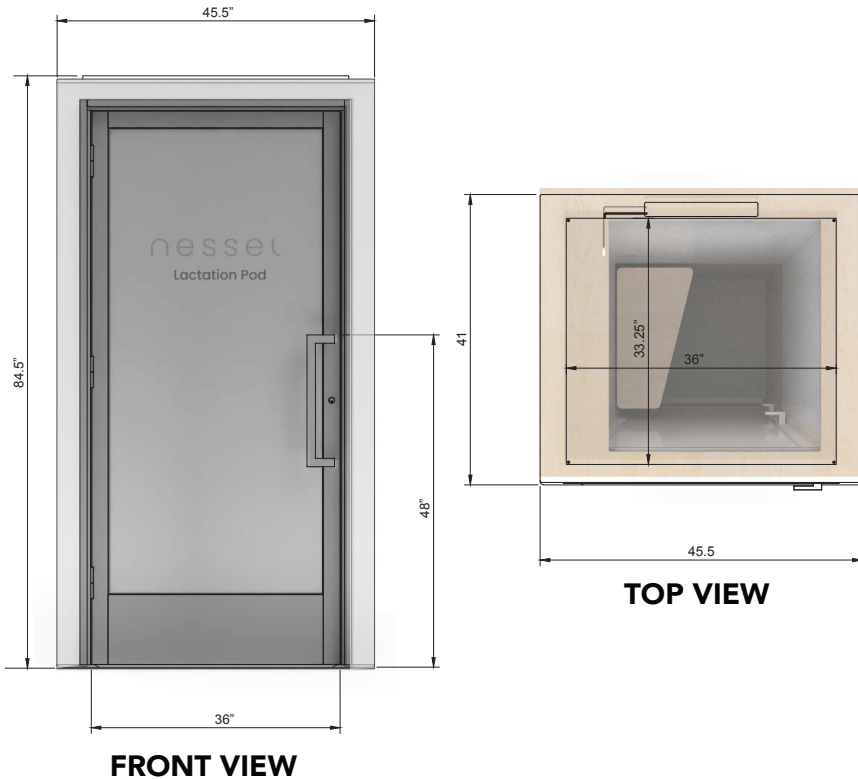

nessel

nessel.com

(203) 529-7454

hello@nessel.com

Specifications

Nessel Vessel Petite

PRODUCT DETAILS

Interior Dimensions

83" H x 36" W x 33.25" D

Exterior Dimensions

84.5" H x 45.5" W x 41" D

Weight

560 lbs

Lighting

1/2" shatter-proof plexiglass skylight
Integrated LED lighting with
dimmer switch

UL-listed power & data unit

Occupancy sensor controlling
ventilation system & lighting
(2) 15A 120v electrical outlets
(1) fast-charging USB outlet
(1) fast-charging USB-C outlet

Exterior Finish Options

Maple

White

Sound control

3.5" thick walls containing recycled
mineral wool acoustic insulation

Locking Door

Interior deadbolt lock with exterior key
Self closing aluminium door with
tempered, private, safety glass

Floor

Anti-fatigue mat

Signage & Occupancy Indicator

Lactation pod signage on door
Included door occupancy indicator

Furniture & Accessories

Included adjustable height desk
*Lactation chair sold separately

Made in USA

Designed and sustainably made in
the USA.

Clean Air Gold
Certified by Interk

One Tree Planted
With Every Pod Order