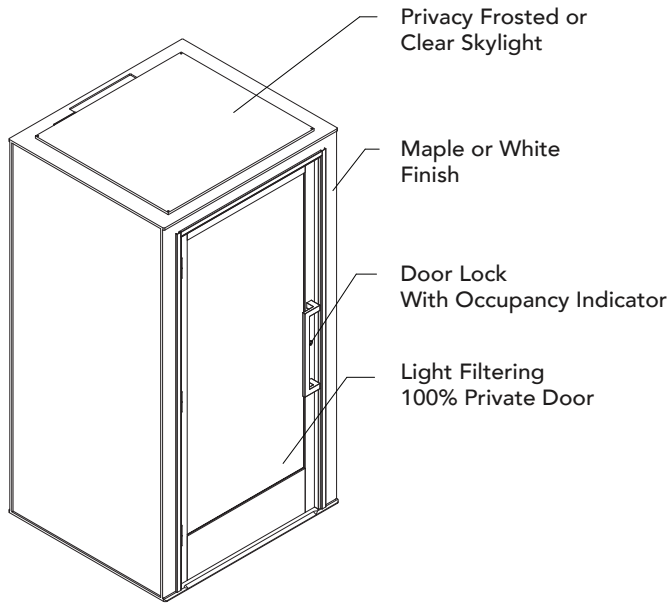

nessel

nessel.com

(203) 529-7454

hello@nessel.com

Specifications

Nessel Vessel Petite

PRODUCT DETAILS

Interior Dimensions

83" H x 36" W x 33.25" D

Exterior Dimensions

84.5" H x 45.5" W x 41" D

Weight

560 lbs

Lighting

1/2" shatter-proof plexiglass skylight
Integrated LED lighting with
dimmer switch

UL-listed power & data unit

Occupancy sensor controlling
ventilation system & lighting
(2) 15A 120v electrical outlets
(1) fast-charging USB outlet
(1) fast-charging USB-C outlet

Exterior Finish Options

Maple

White

Sound control

3.5" thick walls containing recycled
mineral wool acoustic insulation

Locking Door

Interior deadbolt lock with exterior key
Self closing aluminium door with
tempered, private, safety glass

Floor

Anti-fatigue mat

Signage & Occupancy Indicator

Lactation pod signage on door
Included door occupancy indicator

Furniture & Accessories

Included adjustable height desk
*Lactation chair sold separately

Made in USA

Designed and sustainably made in
the USA.

Clean Air Gold
Certified by Interk

One Tree Planted
With Every Pod Order