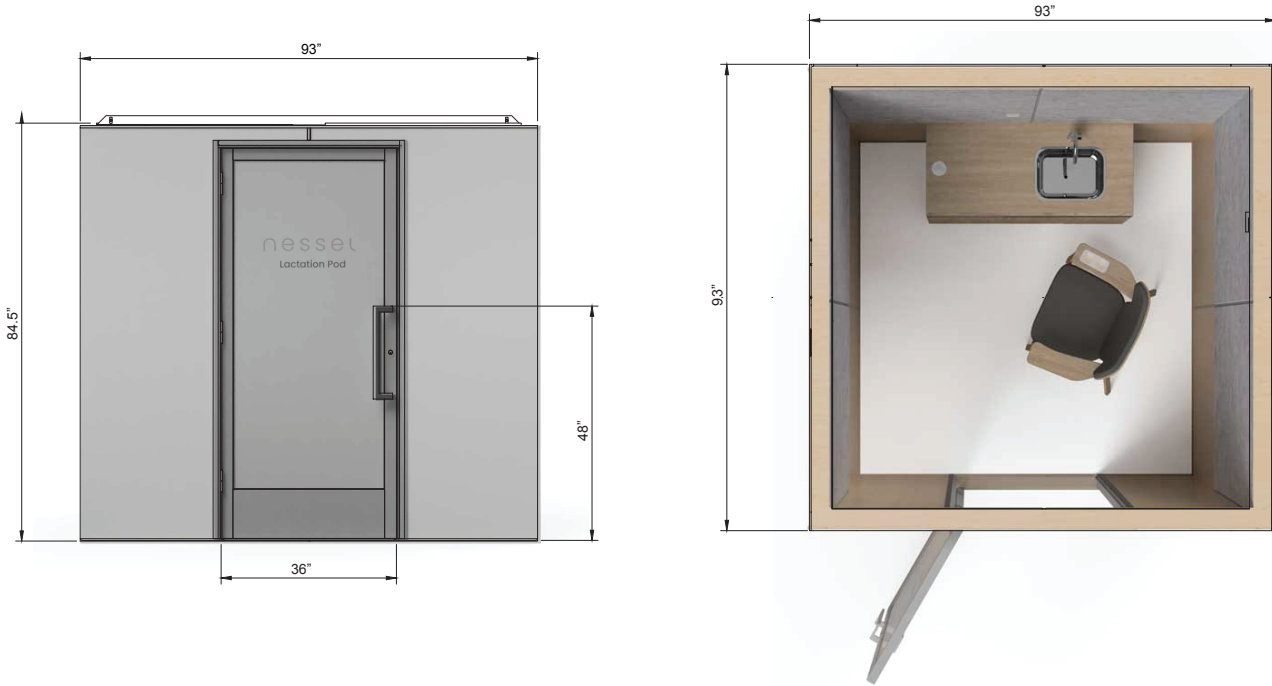

# Nessel Vessel ADA Extra | Specifications

### Interior Dimensions

84" W x 84" D x 84" H

### Exterior Dimensions

93" W x 93" D x 85" H