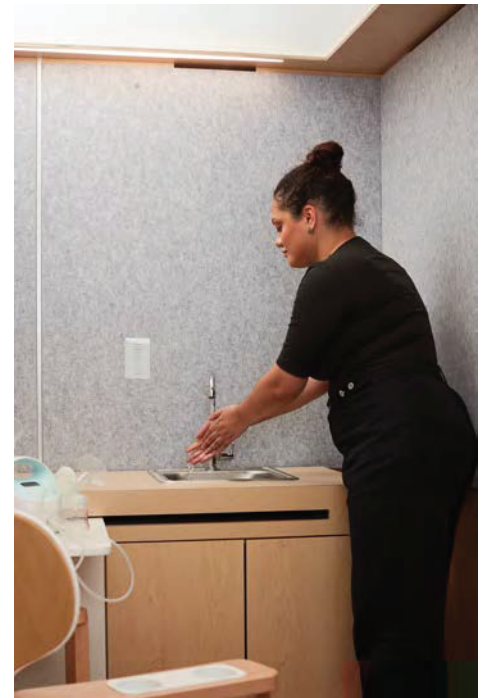

nessel
nessel.com
(203) 529-7454
hello@nessel.com

Nessel Vessel Standard
Crafted by ZENBOOTH

-  **Sound-Proof**
-  **Light-Filled**
-  **Private**
-  **Sustainable**

Set the Mood

Dimmable Lighting,
2 skylights with optional
frosted privacy film

Stay Productive

Sliding desk with built in
power outlets and ergonomic
seating for working & pumping

Store & Sanitize

Built in plumbing-free sink
and mini fridge for washing
equipment and milk storage